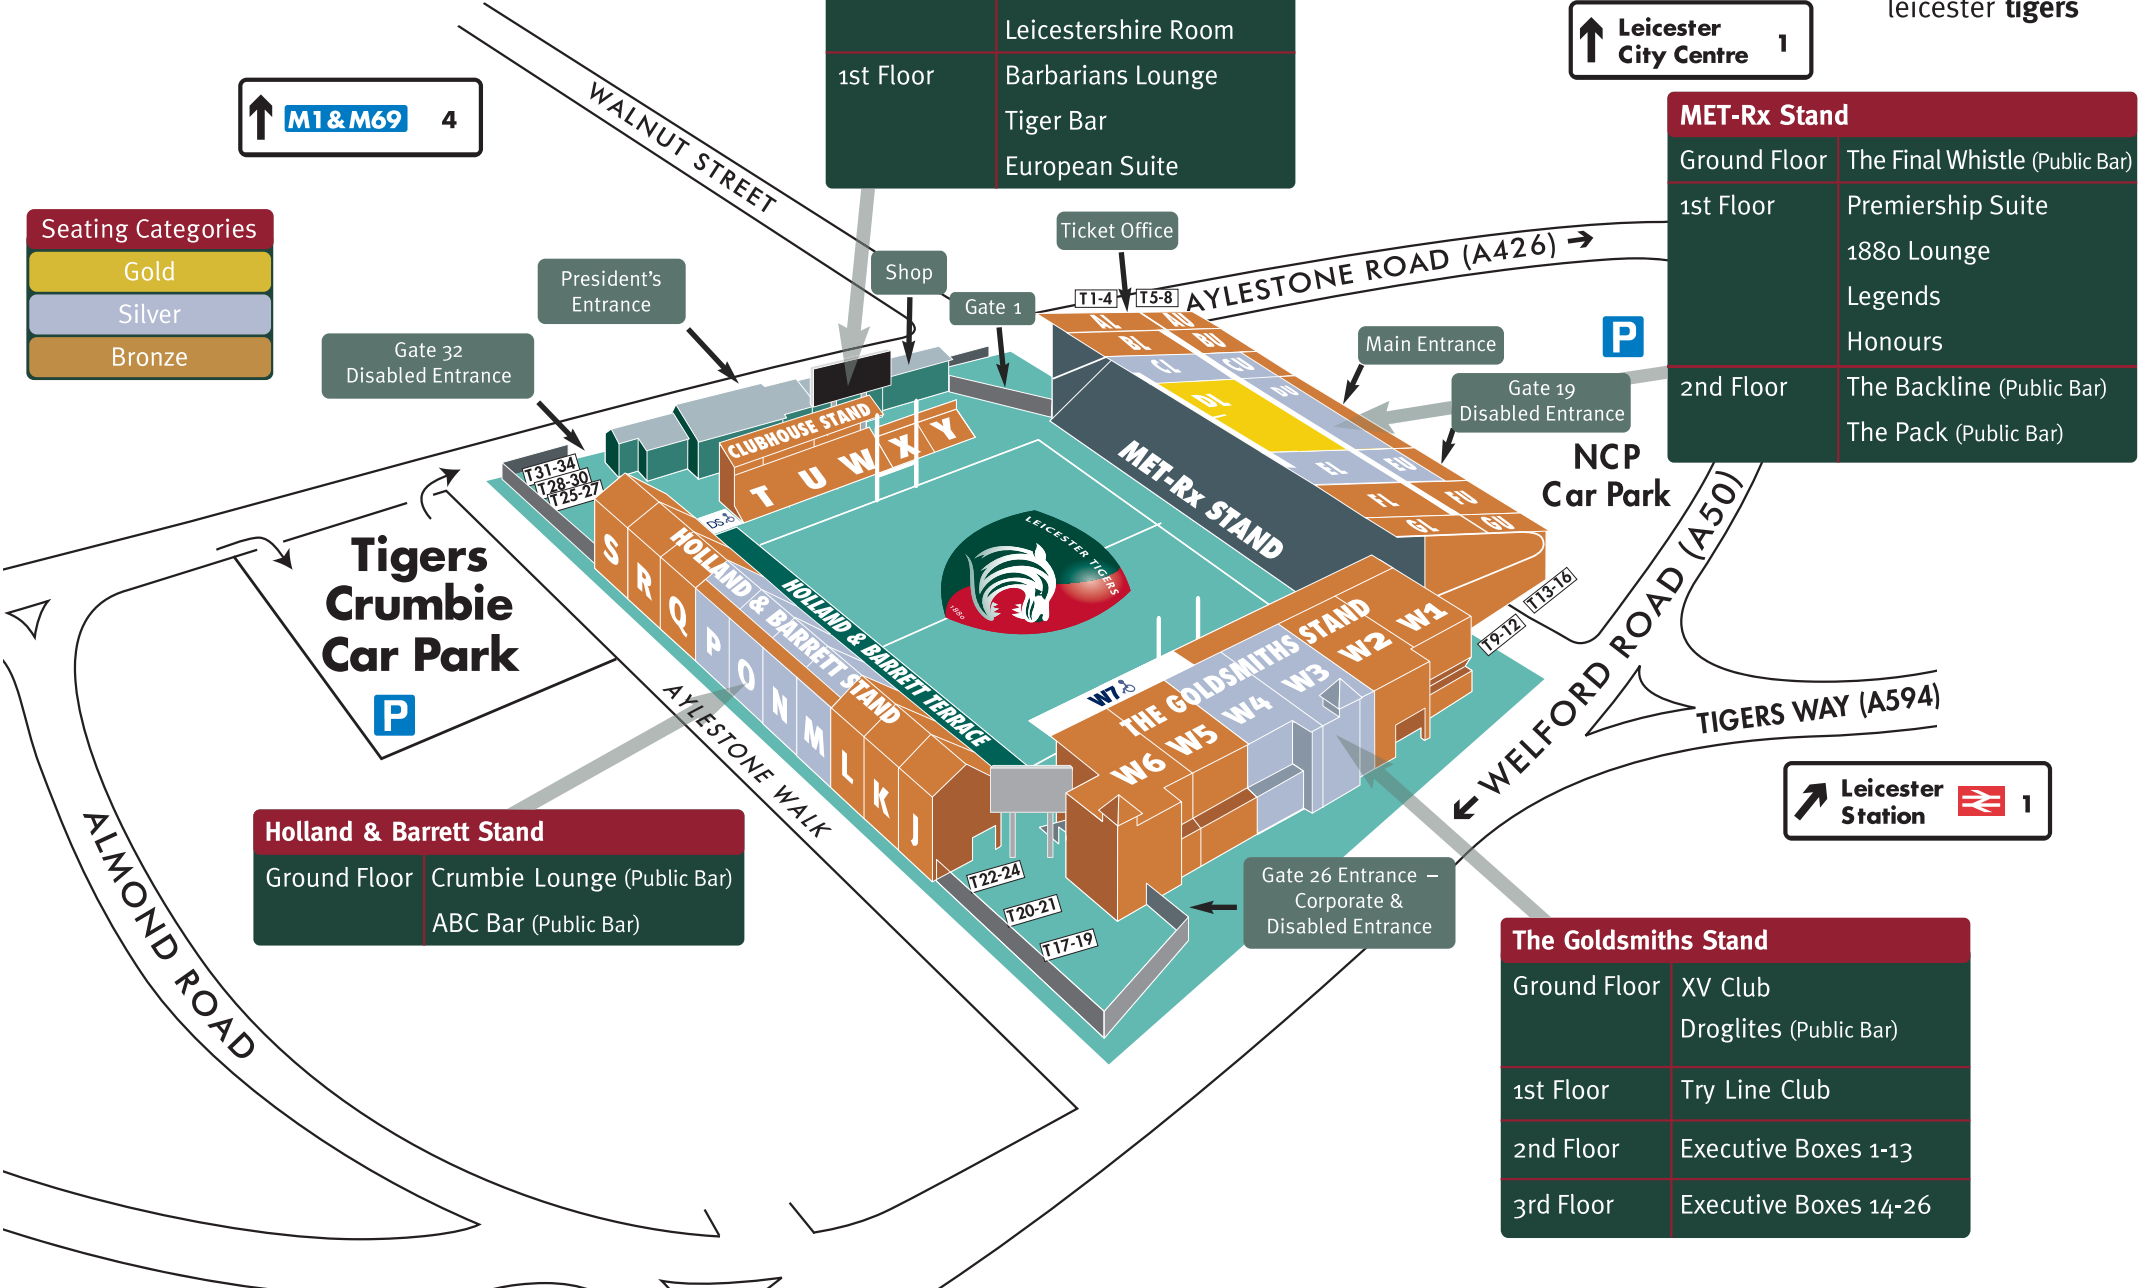

LEICESTER TIGERS STADIUM PLAN

leicester tigers

Clubhouse	
Ground Floor	Captain's Bar (Public Bar) Leicestershire Room
1st Floor	Barbarians Lounge Tiger Bar European Suite

↑ Leicester City Centre 1

MET-Rx Stand	
Ground Floor	The Final Whistle (Public Bar)
1st Floor	Premiership Suite 1880 Lounge Legends Honours
2nd Floor	The Backline (Public Bar) The Pack (Public Bar)

Seating Categories	
Gold	(Yellow)
Silver	(Blue)
Bronze	(Orange)

↑ M1 & M69 4

Holland & Barrett Stand	
Ground Floor	Crumbie Lounge (Public Bar) ABC Bar (Public Bar)

The Goldsmiths Stand	
Ground Floor	XV Club Droglites (Public Bar)
1st Floor	Try Line Club
2nd Floor	Executive Boxes 1-13
3rd Floor	Executive Boxes 14-26

Gate 32 Disabled Entrance

President's Entrance

Shop

Gate 1

Ticket Office

Main Entrance

Gate 19 Disabled Entrance

Gate 26 Entrance - Corporate & Disabled Entrance

T31-34
T28-30
T25-27

CLUBHOUSE STAND
T U W X Y

S R Q P

AYLESTONE WALK
HOLLAND & BARRETT STAND
HOLLAND & BARRETT TERRACE
N M L K J

MET-Rx STAND

THE GOLDSMITHS STAND
W7 & W6 W5 W4 W3 W2 W1

T19-22 T17-18

T22-24
T20-21
T17-19